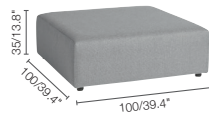

**Fabric seat (FDF):**

Silver C704

Seal brown C707

**Fabric backrest/stool (FDF):**

Greige C706

Chestnut C708

**LARGE SEAT**

**MEDIUM SEAT**

**TRAPEZIUM SEAT**

**MOVABLE BACKREST**

**MOVABLE BACKREST  
LEFT CORNER**

**MOVABLE BACKREST  
RIGHT CORNER**

**SMALL  
FOOTSTOOL**

**LOUNGER**

modular

adjustable  
feet