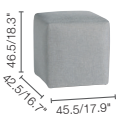

**Fabric seat (FDF):**

Silver C704

Seal brown C707

**Fabric backrest/stool (FDF):**

Greige C706

Chestnut C708

**LARGE SEAT**

**MEDIUM SEAT**

**TRAPEZIUM SEAT**

**MOVABLE BACKREST**

**MOVABLE BACKREST  
LEFT CORNER**

**MOVABLE BACKREST  
RIGHT CORNER**

**SMALL  
FOOTSTOOL**

**LOUNGER**

modular

adjustable  
feet