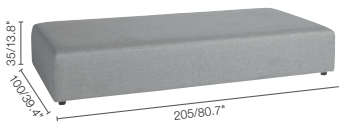

Fun, playful, modern. The most dynamic one of the range, Sunset presents 3 geometrical shapes to be combined at will. Its movable arm and backrests allow for surprising combinations, but also guarantee stability thanks to its anti-slip surface and hook-and-loop fasteners. Available in dark and light silver, the seating and backrests come in two different waterproof textures for refined set-ups.

**Fabric seat (FDF):**

Silver C704

Seal brown C707

**Fabric backrest/stool (FDF):**

Greige C706

Chestnut C708

**LARGE SEAT**

**MEDIUM SEAT**

**TRAPEZIUM SEAT**

**MOVABLE BACKREST**

**MOVABLE BACKREST  
LEFT CORNER**

**MOVABLE BACKREST  
RIGHT CORNER**

**SMALL  
FOOTSTOOL**

**LOUNGER**

modular

adjustable  
feet