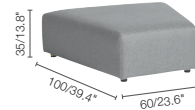

Fun, playful, modern. The most dynamic one of the range, Sunset presents 3 geometrical shapes to be combined at will. Its movable arm and backrests allow for surprising combinations, but also guarantee stability thanks to its anti-slip surface and hook-and-loop fasteners. Available in dark and light silver, the seating and backrests come in two different waterproof textures for refined set-ups.

**Fabric seat (FDF):**

Silver C704

Seal brown C707

**Fabric backrest/stool (FDF):**

Greige C706

Chestnut C708

**LARGE SEAT**

**MEDIUM SEAT**

**TRAPEZIUM SEAT**

**MOVABLE BACKREST**

**MOVABLE BACKREST  
LEFT CORNER**

**MOVABLE BACKREST  
RIGHT CORNER**

**SMALL  
FOOTSTOOL**

**LOUNGER**

modular

adjustable  
feet