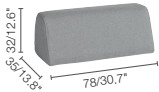

**Fabric seat (FDF):**

Silver C704

Seal brown C707

**Fabric backrest/stool (FDF):**

Greige C706

Chestnut C708

**LARGE SEAT**

**MEDIUM SEAT**

**TRAPEZIUM SEAT**

**MOVABLE BACKREST**

**MOVABLE BACKREST  
LEFT CORNER**

**MOVABLE BACKREST  
RIGHT CORNER**

**SMALL  
FOOTSTOOL**

**LOUNGER**

modular

adjustable  
feet