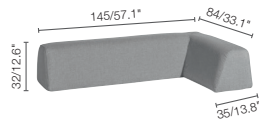

Fun, playful, modern. The most dynamic one of the range, Sunset presents 3 geometrical shapes to be combined at will. Its movable arm and backrests allow for surprising combinations, but also guarantee stability thanks to its anti-slip surface and hook-and-loop fasteners. Available in dark and light silver, the seating and backrests come in two different waterproof textures for refined set-ups.

**Fabric seat (FDF):**

Silver C704

Seal brown C707

**Fabric backrest/stool (FDF):**

Greige C706

Chestnut C708

**LARGE SEAT**

**MEDIUM SEAT**

**TRAPEZIUM SEAT**

**MOVABLE BACKREST**

**MOVABLE BACKREST  
LEFT CORNER**

**MOVABLE BACKREST  
RIGHT CORNER**

**SMALL  
FOOTSTOOL**

**LOUNGER**

modular

adjustable  
feet