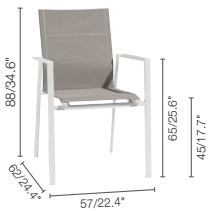

DINING ARMCHAIR

Optional Teak Armrest