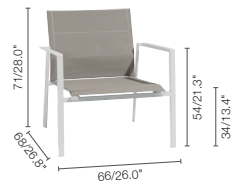

LOUNGE CHAIR

Optional Teak Armrest