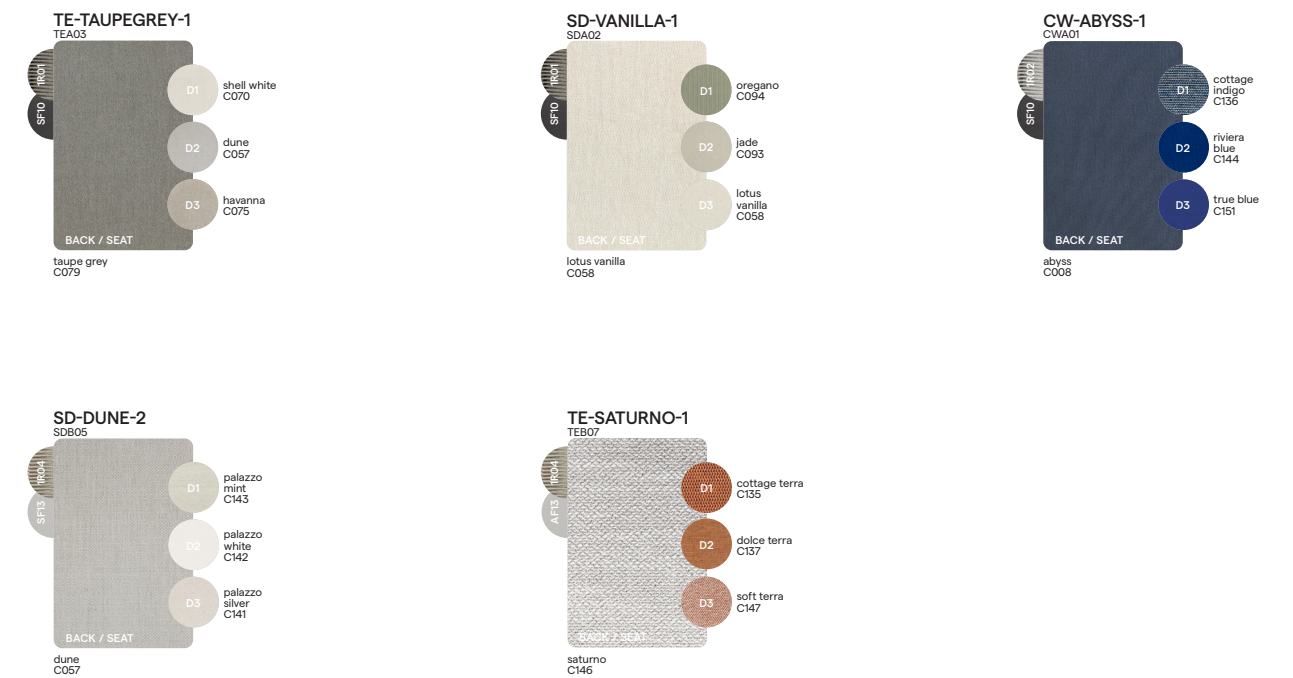

Collection overview

Dining arm chair
FUR0000182

Barstool - 61
FUR0001042

Barstool - 76
FUR0001086

1-Seater
FUR0000183

2,5-Seater
FUR0000184

3-Seater - 80
FUR0000185

Medium footstool/sidetable
FUR0000187

Chaise longue
FUR0000186

Materials & colours

Frame - finishing

PCSTS - rope

Suggested colour combinations

Features

seat frame with straps

Options