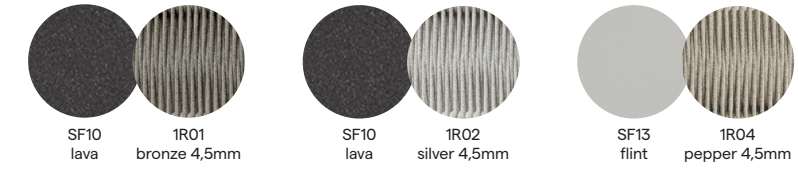

Collection overview

Dining arm chair
FUR0000182

Barstool - 61
FUR0001042

Barstool - 76
FUR0001086

1-Seater
FUR0000183

2,5-Seater
FUR0000184

3-Seater - 80
FUR0000185

Medium footstool/sidetable
FUR0000187

Chaise longue
FUR0000186

Materials & colours

Frame - finishing

PCSTS - rope

Suggested colour combinations

Features

seat frame with straps

Options