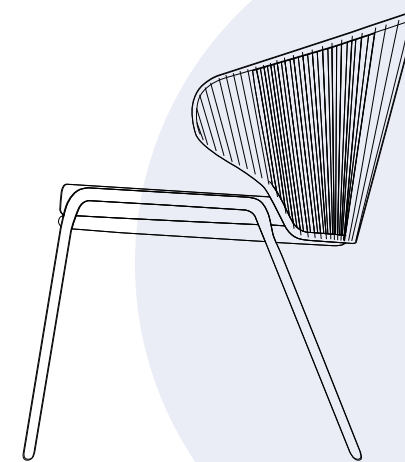

Radius^o

outdoor luxury

Manutti^o

Designed by Stephane De Winter

The Radius collection certainly makes an impression with its wrap-around backrest that also integrates the armrests. Made entirely of rope, its neomodern style is timeless. An optional backrest cushion offers optimal comfort for long get-togethers. Another striking feature, Radius chairs, sofas and loungers are ultra-lightweight.

Collection overview

Dining arm chair
FUR0000182

Barstool - 61
FUR0001042

Barstool - 76
FUR0001086

1-Seater
FUR0000183

2,5-Seater
FUR0000184

3-Seater - 80
FUR0000185

Medium footstool/sidetable
FUR0000187

Chaise longue
FUR0000186

Materials & colours

Frame - finishing

PCSTS - rope

Suggested colour combinations

Features

seat frame with straps

Options