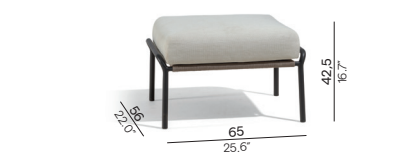

Collection overview

Dining arm chair
FUR0000182

Barstool - 61
FUR0001042

Barstool - 76
FUR0001086

1-Seater
FUR0000183

2,5-Seater
FUR0000184

3-Seater - 80
FUR0000185

Medium footstool/sidetable
FUR0000187