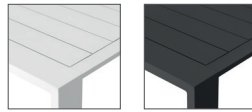

Optional Sunbrella® cushion set (FDF):

Shine C531

Flax C579

DINING ARMCHAIR
Optional Teak Armrest

BARSTOOL 62h

BARSTOOL 78h

SIDE TABLE S

BENCH 46,5h
226x39
160x39
46x39

LOUNGER (textile)

stackable chairs

adjustable feet on benches

wheels on loungers

double layer on loungers

velcro fixation for seat cushions

Available in lava and white, this comprehensive collection includes it all, from comfortable chairs and tasteful tables to a trendy bar element. Metris boasts a modern linear pattern in powder-coated aluminium. A simple but smart design to be enjoyed in good company. Combine the unique party tables with the long dining tables for endless conversations and unforgettable moments. Easily stackable and highly durable, the Metris Collection suits every style and budget.

PCA frame + PCA top (slats):

White AF08

Lava AF10

DINING TABLE

226x90
160x80

PARTY TABLE H

180x50

COFFEE TABLE S