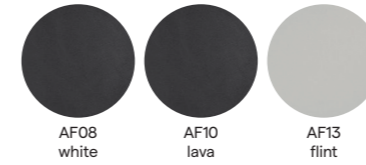

Collection overview

Modular

Seat - 214x107
FUR0000308

Seat - 107x107
FUR0000309

Backrest - 215x55H
FUR0000310

Backrest - 109x55H
FUR0000311

Armrest - 109x57H
FUR0000312

Pouf 50x50
POU0000313

Concepts

Discover endless possibilities at manutti.com

Materials & colours

Frame - finishing

PCA

Suggested colour combinations

havanna C075

metallic C090