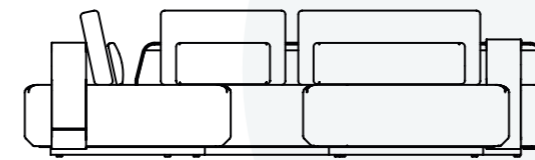

Kumo^o

outdoor luxury

Manutti^o

Designed by Lionel Doyen

Kumo is a light and playful contemporary seating island with pouf. Japanese for cloud, Kumo invites you to create your personalised outdoor cocoon. It comes in different shapes and sizes. The movable armrests and back supports are easily adjusted to create either a comfortable sofa or stylish lounge chair, a luxurious lounge chair or a relaxing footrest.

Collection overview

Modular

Seat - 214x107
FUR0000308

Seat - 107x107
FUR0000309

Backrest - 215x55H
FUR0000310

Backrest - 109x55H
FUR0000311

Armrest - 109x57H
FUR0000312

Pouf 50x50
POU0000313