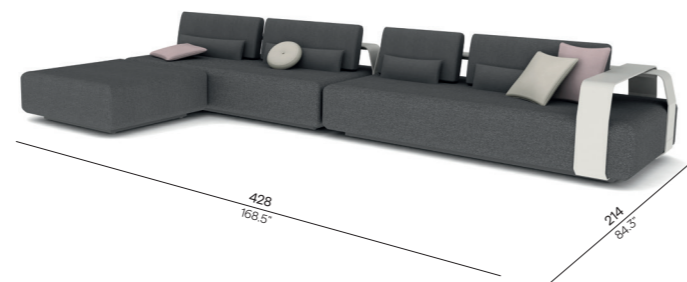

Collection overview

Modular

Concepts

Discover endless possibilities at manutti.com

Materials & colours

Frame - finishing

PCA

Suggested colour combinations

Features

modular system

adjustable feet

Options

protective cover

concept cover (bag for PCO incl.)

bag for protective cover