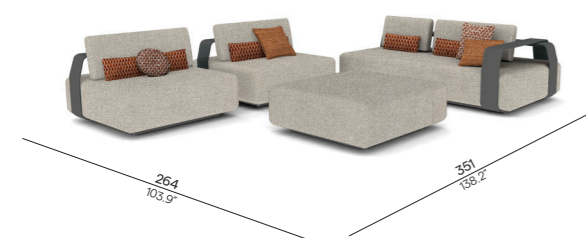

Collection overview

Modular

Concepts

Discover endless possibilities at manutti.com

Materials & colours

Frame - finishing

PCA

Suggested colour combinations

Features

modular system

adjustable feet

Options

protective cover

concept cover (bag for PCO incl.)

bag for protective cover