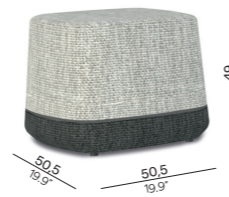

Kumo^o

outdoor luxury

Manutti^o

Designed by Lionel Doyen

Kumo is a light and playful contemporary seating island with pouf. Japanese for cloud, Kumo invites you to create your personalised outdoor cocoon. It comes in different shapes and sizes. The movable armrests and back supports are easily adjusted to create either a comfortable sofa or stylish lounge chair, a luxurious lounge chair or a relaxing footrest.

Collection overview

Modular

Seat - 214x107
FUR0000308

Seat - 107x107
FUR0000309

Backrest - 215x55H
FUR0000310

Backrest - 109x55H
FUR0000311

Armrest - 109x57H
FUR0000312

Pouf 50x50
POU0000313