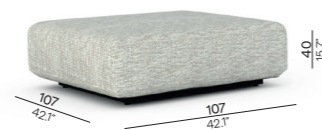

Kumo^o

outdoor luxury

Manutti^o

Designed by Lionel Doyen

Kumo is a light and playful contemporary seating island with pouf. Japanese for cloud, Kumo invites you to create your personalised outdoor cocoon. It comes in different shapes and sizes. The movable armrests and back supports are easily adjusted to create either a comfortable sofa or stylish lounge chair, a luxurious lounge chair or a relaxing footrest.

Collection overview

Modular

Seat - 214x107
FUR0000308

Seat - 107x107
FUR0000309

Backrest - 215x55H
FUR0000310

Backrest - 109x55H
FUR0000311

Armrest - 109x57H
FUR0000312

Pouf 50x50
POU0000313