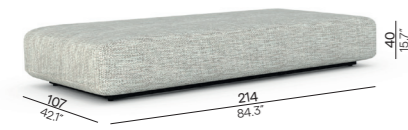

Kumo^o

outdoor luxury

Manutti^o

Designed by Lionel Doyen

Kumo is a light and playful contemporary seating island with pouf. Japanese for cloud, Kumo invites you to create your personalised outdoor cocoon. It comes in different shapes and sizes. The movable armrests and back supports are easily adjusted to create either a comfortable sofa or stylish lounge chair, a luxurious lounge chair or a relaxing footrest.

Collection overview

Modular

Seat - 214x107
FUR0000308

Seat - 107x107
FUR0000309

Backrest - 215x55H
FUR0000310

Backrest - 109x55H
FUR0000311

Armrest - 109x57H
FUR0000312

Pouf 50x50
POU0000313