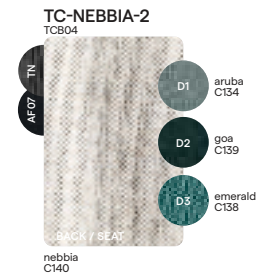

Collection overview

Fixed

1-Seater - deep seating
FUR0001068

2-Seater
FUR0001069

3-Seater - deep seating
FUR0001070

Modular

Large middle seat
FUR0001075

Right corner double seat
FUR0001072

Left corner double seat
FUR0001073

Right corner double end seat
FUR0001074

Left corner double end seat
FUR0001075

Corner seat
FUR0001087

Coffee table - medium
FUR0001077

Large footstool/sidetable
FUR0001076

Concepts

Discover endless possibilities at manutti.com

Materials & colours

Frame - finishing

PCA - teak

Suggested colour combinations

Features

Options