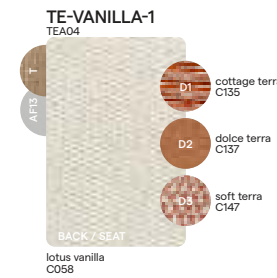

Left corner double seat
FUR0001073

Right corner double end seat
FUR0001074

Left corner double end seat
FUR0001075

Corner seat
FUR0001087

Coffee table - medium
FUR0001077

Large footstool/sidetable
FUR0001076

Concepts

Discover endless possibilities at manutti.com

Materials & colours

Frame - finishing

PCA - teak

Suggested colour combinations

Features

Options