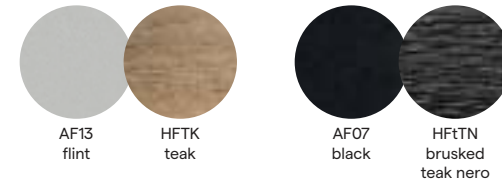

Concepts

Discover endless possibilities at manutti.com

Materials & colours

Frame - finishing

PCA - teak

Suggested colour combinations

Features

Options