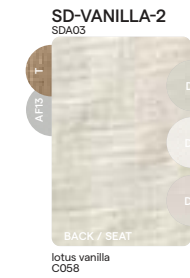

Left corner double seat
FUR0001073

Right corner double end seat
FUR0001074

Left corner double end seat
FUR0001075

Corner seat
FUR0001087

Coffee table - medium
FUR0001077

Large footstool/sidetable
FUR0001076

Concepts

Discover endless possibilities at manutti.com

Materials & colours

Frame - finishing

PCA - teak

Suggested colour combinations

Features

Options