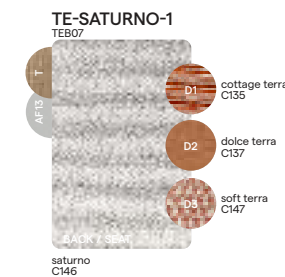

Left corner double seat
FUR0001073

Right corner double end seat
FUR0001074

Left corner double end seat
FUR0001075

Corner seat
FUR0001087

Coffee table - medium
FUR0001077

Large footstool/sidetable
FUR0001076

Concepts

Discover endless possibilities at manutti.com

Materials & colours

Frame - finishing

PCA - teak

Suggested colour combinations

Features

Options