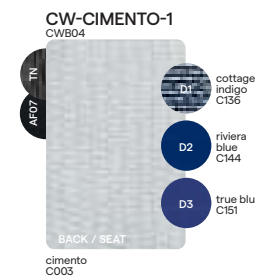

Collection overview

Fixed

1-Seater - deep seating
FUR0001068

2-Seater
FUR0001069

3-Seater - deep seating
FUR0001070

Modular

Large middle seat
FUR0001075

Right corner double seat
FUR0001072

Left corner double seat
FUR0001073

Right corner double end seat
FUR0001074

Left corner double end seat
FUR0001075

Corner seat
FUR0001087

Coffee table - medium
FUR0001077

Large footstool/sidetable
FUR0001076

Concepts

Discover endless possibilities at manutti.com

Materials & colours

Frame - finishing

PCA - teak

Suggested colour combinations

Features

Options