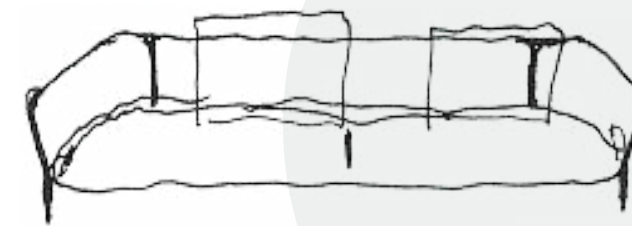

Flex^o

outdoor luxury

Manutti^o

Designed by Metrica

Flex unites a world of contrasts: limber yet strong, this collection features a light, elegant aluminum frame combined with the warmth of a handcrafted wood finish. The collection carefully balances old and new to give the pieces their defining characteristics. The unique shape of the oval legs turns the Flex sofa into a one-of-a-kind piece of furniture destined for long-lasting appreciation.

Collection overview

Fixed

1-Seater - deep seating
FUR0001068

2-Seater
FUR0001069

3-Seater - deep seating
FUR0001070

Modular

Large middle seat
FUR0001075

Right corner double seat
FUR0001072