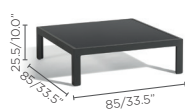

PCA frame + cushion set fabric (FDF):

White AF08
Grey C588

Lava AF10
Brown mélé C551

PCA frame + ceramic top: 11mm/0.43"

Lava AF10
Black onyx 3K07

LOUNGE CHAIR

2,5-SEATER

LOUNGER

MEDIUM FOOTREST

78x78

COFFEE TABLE A

Inserted ceramic
85x85

COFFEE TABLE A

Inserted ceramic
65x65

stackable
chairs &
seaters

stackable
loungers