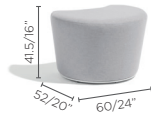

PCA frame + textylene finishing + Sunbrella® cushion set (FDF):

White AF08
White T008
Shine C531

Lava AF10
Coffee T121
Linen C571

LOUNGE CHAIR

LOUNGE FOOTREST

LOUNGE CHAIR HB

DAYBED