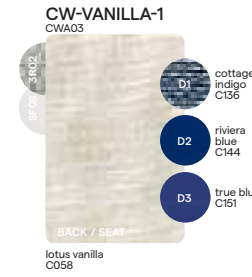

Collection overview

1-Seater / FUR0000177
FUR0000177

3-Seater
FUR0000178

Daybed
FUR0000179

Materials & colours

Frame - finishing

PCA - rope

Suggested colour combinations