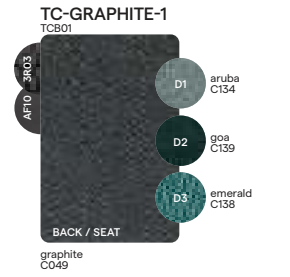

Collection overview

1-Seater / FUR0000177
FUR0000177

3-Seater
FUR0000178

Daybed
FUR0000179

Materials & colours

Frame - finishing

PCA - rope

Suggested colour combinations