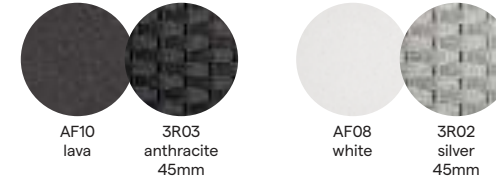

Collection overview

1-Seater / FUR0000177
FUR0000177

3-Seater
FUR0000178

Daybed
FUR0000179

Materials & colours

Frame - finishing

PCA - rope

Suggested colour combinations