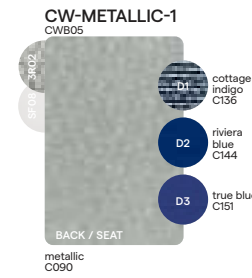

Collection overview

1-Seater / FUR0000177
FUR0000177

3-Seater
FUR0000178

Daybed
FUR0000179

Materials & colours

Frame - finishing

PCA - rope

Suggested colour combinations