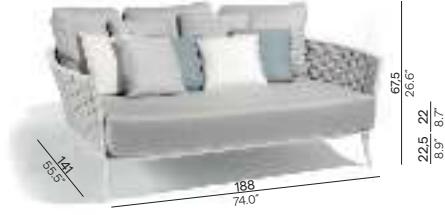

Cascade

outdoor luxury

Manutti

Designed by Stephane De Winter

By the poolside or on the terrace, the Cascade chair, daybed and sofa collection oozes style and comfort. Its spacious seating, finished with an intriguing mix of powder-coated aluminium and thick woven rope, make Cascade the ideal lounge solution to create lasting moments with family and friends.

Collection overview

1-Seater / FUR0000177
FUR0000177

3-Seater
FUR0000178

Daybed
FUR0000179

Materials & colours

Frame - finishing

PCA - rope

Suggested colour combinations