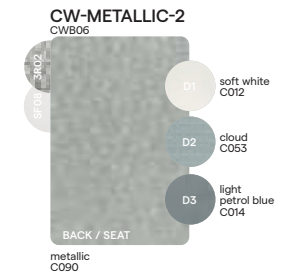

Collection overview

1-Seater / FUR0000177
FUR0000177

3-Seater
FUR0000178

Daybed
FUR0000179

Materials & colours

Frame - finishing

PCA - rope

Suggested colour combinations