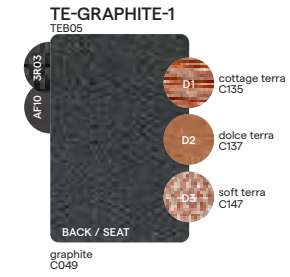

Collection overview

1-Seater / FUR0000177
FUR0000177

3-Seater
FUR0000178

Daybed
FUR0000179

Materials & colours

Frame - finishing

PCA - rope

Suggested colour combinations